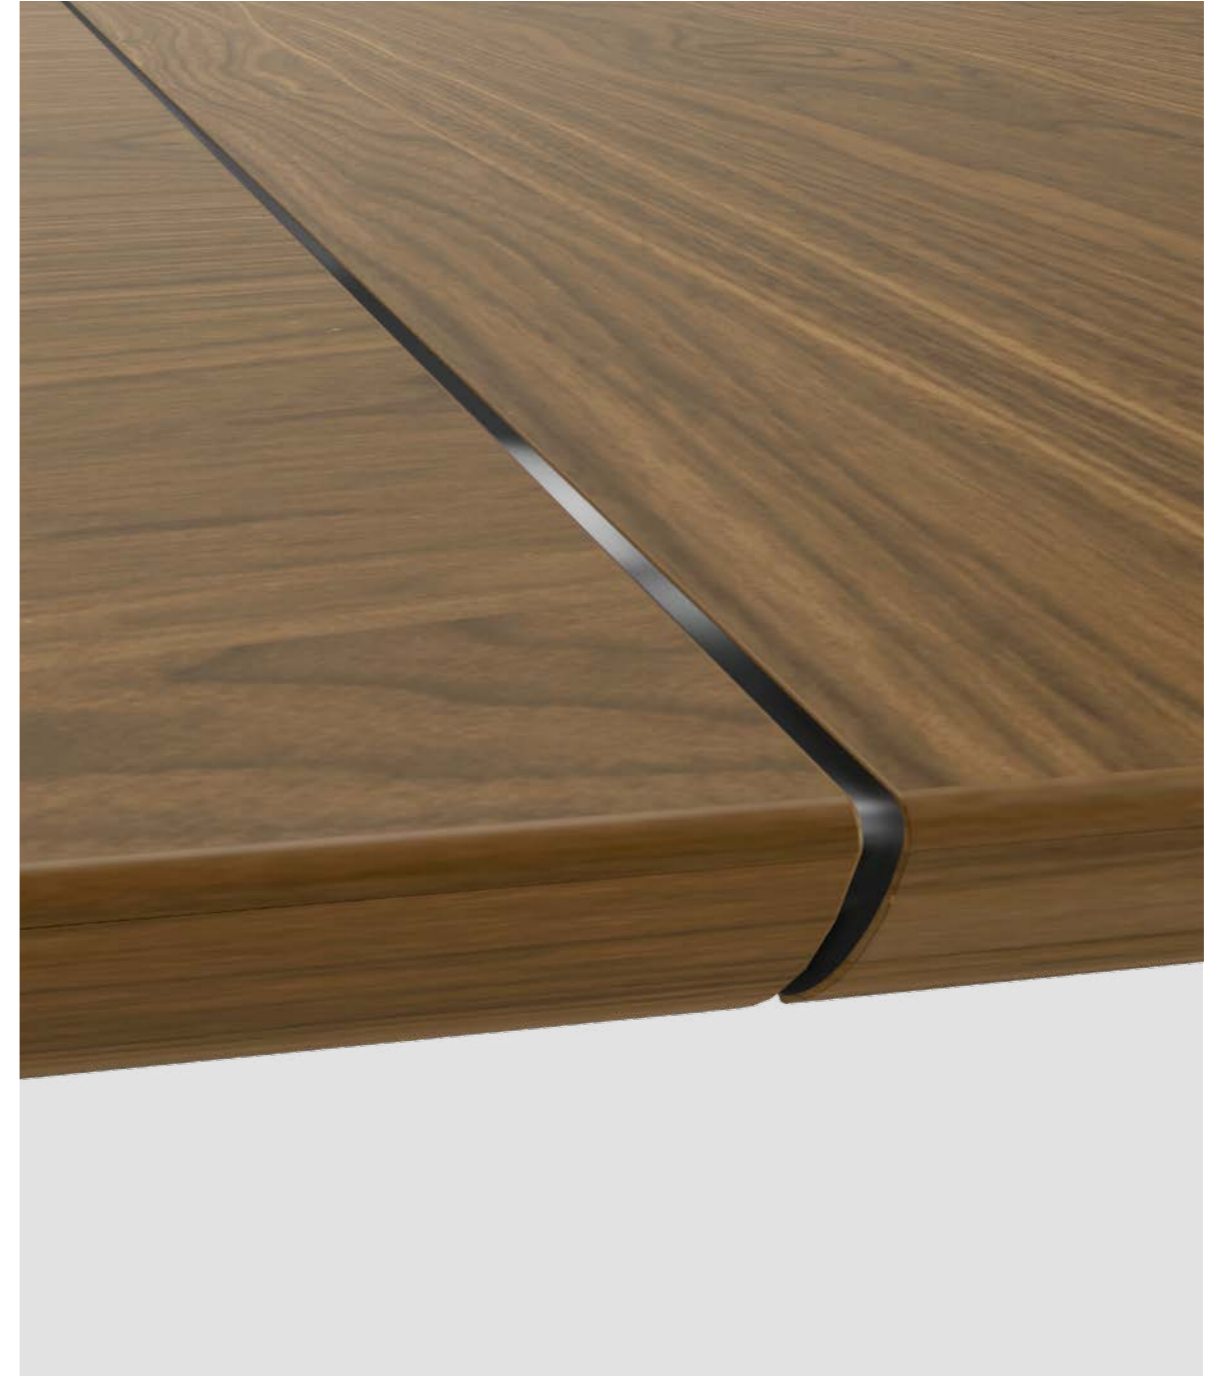

ROTOLO_ceramic top XL table, cm 400x119 shaped, base: brushed platinum, top matt ceramic Silver Root.
JANE_wood trestle armchair, base: Canaletto walnut, leather 4036 creta scuro · POLIFEMO BOOKCASE, cm 139x35x h 194, brushed platinum · DORIA rug, T 402.